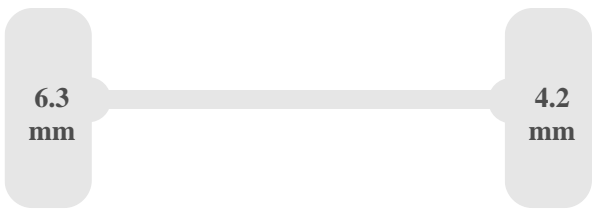

Basic information

First registration	2021-12-07
Chassis number	ZCFCH35A105445674
Category	Tipper
Type	Daily 35C14 2.3
Model	L4H1
Exterior color	White
Mileage	88203 km
Brand	Iveco

Bodywork

Floor material	Metal
Door opening width	201 cm
Body brand	Creafer
Body material	Metal
Internal body length	261 cm
Internal body width	201 cm
Internal body height	31 cm

Dimensions

Wheelbase	375 cm
Length	660 cm
Width	214 cm

Height	248 cm
Track Width	155 cm

Weights

Max permissible weight (GVW)	3500 kg
Max gross combined weight (GCW)	7000 kg
Max front axle load	1900 kg
Max rear axle load	2600 kg
Vehicle curb weight	2794 kg
Payload	706 kg
Towing capacity	3500 kg

Vehicle features

Tipping System

Assen

First axle
• Steering axle
• disk
• hydraulic

Second axle

- disk
- leaf_spring