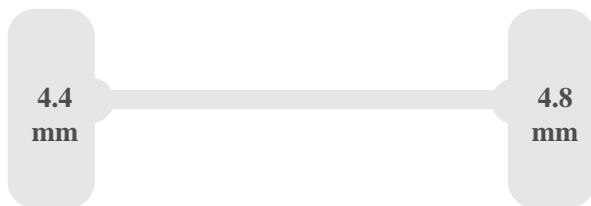

Assen

First axle

- Steering axle
- disk
- hydraulic