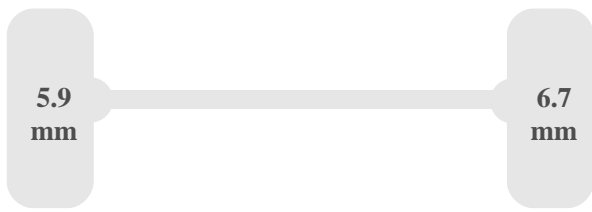

• coil_spring