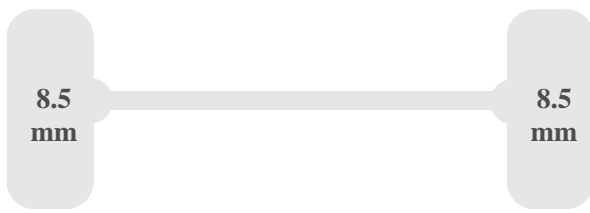

First axle

- disk
- coil_spring