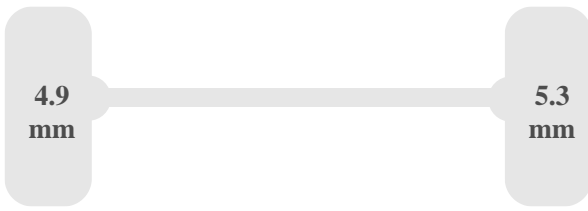

First axle

- Steering axle
- disk
- coil_spring